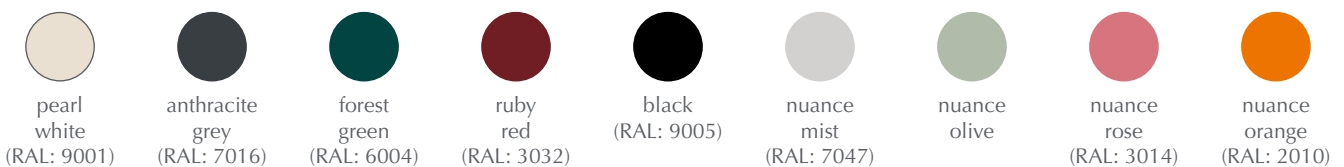

Colour variations

UMAGE

The specifications and dimensions are subject to change without notice. Document date: 15-09-2022 | info@umage.com | umage.com
Havnegade 29, DK-1058 Copenhagen K | +45 31 39 31 31 (tel) & 185 Wythe Ave 2FL, Brooklyn, NY 11249 | +1 646-790-7171 (tel)