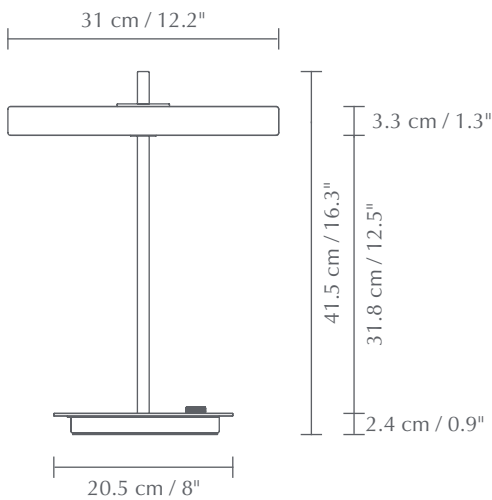

ASTERIA TABLE

Designed by Søren Ravn Christensen

 Table lamp

 **TESTS & CERTIFICATIONS**
CE (for indoor use), IP2X, cETLus certified

 USB-port incl.

 **DIMENSIONS**
Ø: 31 cm / 12.2"
H: 41.5 cm / 16.3"

 **MATERIAL**
Polypropylene, steel, aluminium and acrylic
Incl. 2 m / 6'6" black cord

 **WARRANTY**
10 years warranty against manufacturer defects

 **WEIGHT INCL. PACKAGING**
3.1 kg / 6.8 lb

 **LIGHT SOURCE**
13W LED panel built-in. 3000 K - 600 lumen CRI: 83
25000 H. Dimmable

 **PACKAGING DIMENSIONS (L x W x H)**
33.6 x 54.6 x 5.6 cm / 13.2 x 21.5 x 2.2"