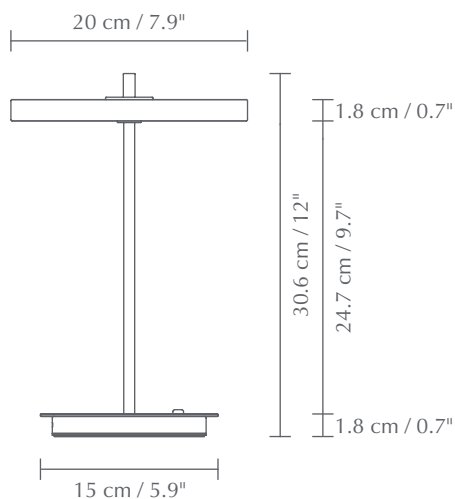

ASTERIA MOVE

Designed by Søren Ravn Christensen

Portable table lamp with built-in lithium-Ion battery

TESTS & CERTIFICATIONS

CE (for indoor use), cETLus certified

USB-C cable and power adaptor incl.

DIMENSIONS

Ø: 20 cm / 7.9"
H: 30.6 cm / 12"

MATERIAL

Steel, aluminium and PMMA

WARRANTY

10 years warranty against manufacturer defects

WEIGHT INCL. PACKAGING

1.7 kg / 3.7 lb

LIGHT SOURCE

LED panel built-in
Light step 1: 3000 K - 5 lumen. CRI: 81. 168 H
Light step 2: 3000 K - 20 lumen. CRI: 81. 50 H
Light step 3: 3000 K - 50 lumen. CRI: 81. 20 H
Light step 4: 3000 K - 100 lumen. CRI: 81. 10 H

PACKAGING DIMENSIONS (L x W x H)

24.1 x 24.1 x 9.6 cm / 9.5 x 9.5 x 3.8"

ASSEMBLY TIME

5 min - video guide at umage.com

MEDIA KIT

Photos and press material
Download at umage.presscloud.com

ORDERING INFORMATION

Asteria Move pearl white	#2500
Asteria Move anthracite grey	#2501
Asteria Move forest green	#2502
Asteria Move black	#2504

Colour variations

pearl
white
(RAL: 9001)

anthracite
grey
(RAL: 7016)

forest
green
(RAL: 6004)

black
(RAL: 9005)