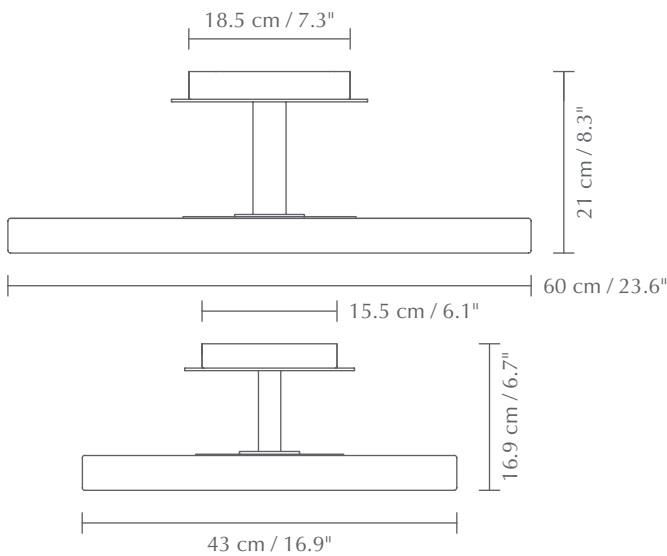

ASTERIA UP

Designed by Søren Ravn Christensen

Colour variations

Surface mounted lamp

TESTS & CERTIFICATIONS
CE (for indoor use), IP2X, cETLus certified

DIMENSIONS
Ø: 60 cm / 23.6" Ø: 43 cm / 16.9"
H: 21 cm / 8.3" H: 16.9 cm / 6.7"

MATERIAL
Steel, aluminium and PMMA
Metal canopy

WARRANTY
10 years warranty against manufacturer defects

LIGHT SOURCE
Asteria Up large:
EU: 37W LED panel incl. ambient top light. 3000 K
2300 lumen. CRI 82. 25000 H

PACKAGING (L x W x H)
Large: 84 x 65.1 x 8.5 cm / 33.1 x 25.6 x 3.3"
Medium: 67.1 x 46.9 x 8.1 cm / 26.4 x 18.5 x 3.2"

ASSEMBLY TIME
10 min - video guide at umage.com

MEDIA KIT
Photos and press material
Download at umage.presscloud.com

ORDERING INFORMATION

Large pearl white	EU/UK/APAC #2329 / US #2335
Large anthracite grey	EU/UK/APAC #2330 / US #2336
Large black	EU/UK/APAC #2331 / US N/A
Medium pearl white	EU/UK/APAC #2371 / US N/A
Medium anthracite grey	EU/UK/APAC #2372 / US N/A
Medium black	EU/UK/APAC #2384 / US N/A