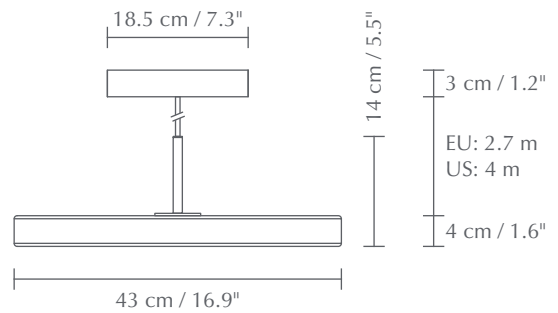

AIM FOR THE STARS WITH ASTERIA

Born at the crossroads of design, technology and craftsmanship, this lamp incorporates built-in LED lights into a sleek, minimalist shape, echoing a design from the future and for the future. Asteria is ideal above the kitchen counter or the dining table and goes well in pairs of two.

Find more info on our website umage.com

EU: Medium

EU: Mini

US: Medium

US: Mini

* For recommended external dimmers, go to umage.presscloud.com