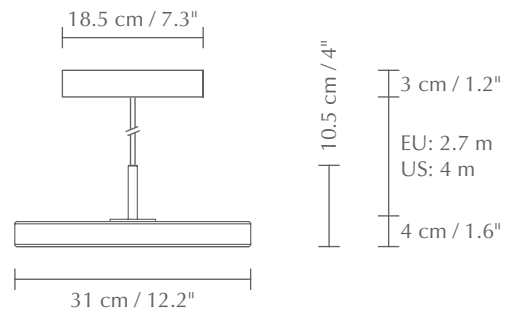

AIM FOR THE STARS WITH ASTERIA

Born at the crossroads of design, technology and craftsmanship, this lamp incorporates built-in LED lights into a sleek, minimalist shape, echoing a design from the future and for the future. Asteria is ideal above the kitchen counter or the dining table and goes well in pairs of two.

Find more info on our website umage.com

EU: Medium

EU: Mini

US: Medium

US: Mini

* For recommended external dimmers, go to umage.presscloud.com